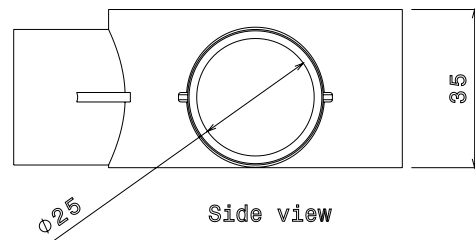

PRODUCT CODE: PB13B
PVC CONDUIT BOX

DESCRIPTION

25mm Angle PVC Conduit Box

FINISH

Black

MATERIAL

PVC

PACKAGING

Packed in qty 20

ADDITIONAL NOTES

Manufactured to BS4607 part 1
Product includes 2 x M4 Brass Inserts

Isometric view

Side view

Front view

Top view