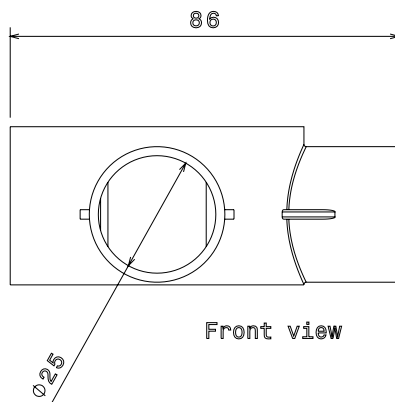

Packed in qty 20

ADDITIONAL NOTES

Manufactured to BS4607 part 1
Product includes 2 x M4 Brass Inserts

Isometric view

Side view

Front view

Top view