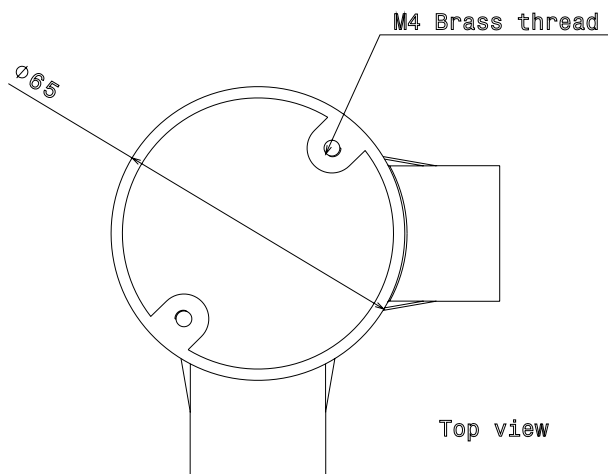

Packed in qty 20

ADDITIONAL NOTES

Manufactured to BS4607 part 1
Product includes 2 x M4 Brass Inserts

Isometric view

Side view

Front view

Top view